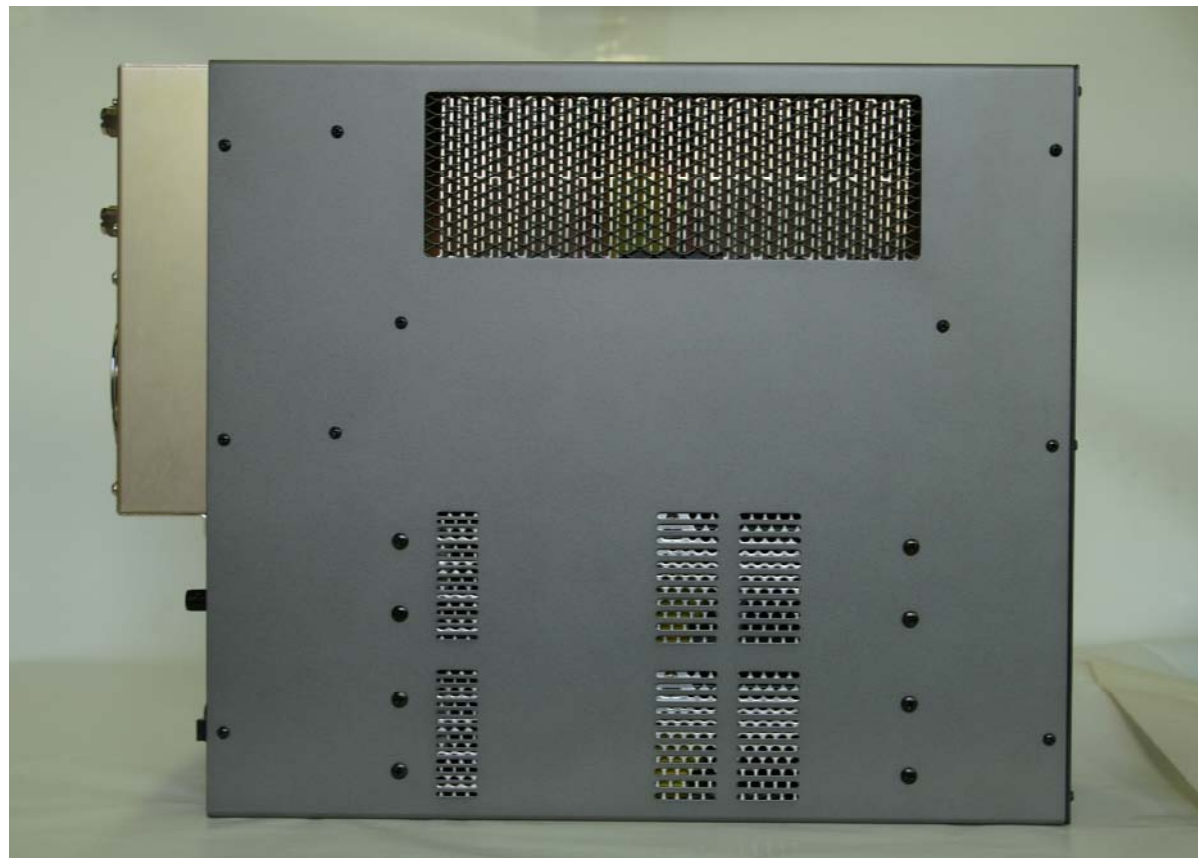

HL-2500FX
DETAIL
PHOTOGRAPHS

June 13, 2013

TOKYO HY-POWER LABS., INC.

OVERALL VIEW

FRONT VIEW

REAR VIEW

TOP VIEW

SIDE VIEW (RIGHT)

SIDE VIEW (LEFT)

BOTTOM VIEW

LABEL SAMPLE AND SKETCH OF LOCATION

REAR PANEL OVER VIEW

NAME AND RATING

FCC ID LABEL (SAMPLE)